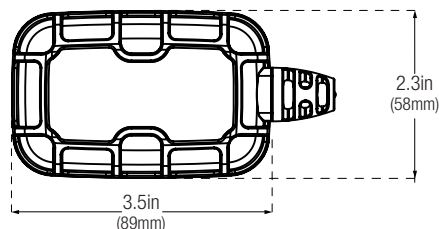

Integrated Eyelet.
Directly attach to clamp or to battery terminal.

Technical Specifications

Line Voltage AC:	120-240 VAC, 50-60Hz	DC Cable Length:	107 Inches
Output Power:	15 Watts Max	AC Cable Length:	None
Charging Voltage:	Various	Back Current Drain:	<0.5mA
Charging Current:	1A (12V), 1A (6V)	Battery Capacity:	Up to 30Ah, Maintains All Battery Sizes
Chemistry:	Lead-Acid and Lithium	Housing Protection:	IP60
Operating Temperature:	-4° to 104° F (-20° to +40° C)	Dimensions (LxWxH):	3.5 x 2.3 x 1.3 Inches
Storage Temperature:	-22° to 140° F (-30° to +60° C)	Unit Weight:	0.77 lbs
Low-Voltage Detection:	1V (12V), 1V (6V)	Cooling:	Natural Convection

Charging Times

(for reference, results may vary)

Battery Size	Approx. Charge Time in Hours	
	6V	12V
8Ah	6	6
12Ah	9	9
18Ah	13.5	13.5
24Ah	18	18
30Ah	22.5	22.5

WHAT'S IN THE BOX.

- GENIUS1 Battery Charger w/ Interchangeable Connector
- Clamps w/ Integrated Eyelets
- Mounting Bracket w/ Strap

Retail Packaging:

Dimensions: 3.43" x 4.02" x 6.73"
Weight: 0.95lbs
UPC: 0-46221-19002-1

Inner Carton:

Dimensions: 6.97" x 3.70" x 4.25"
Weight: 1.08lbs

Master Carton:

Dimensions: 14.65" x 11.81" x 4.96"
Weight: 7.22lbs
Quantity: 6
UCC: 10046221190028