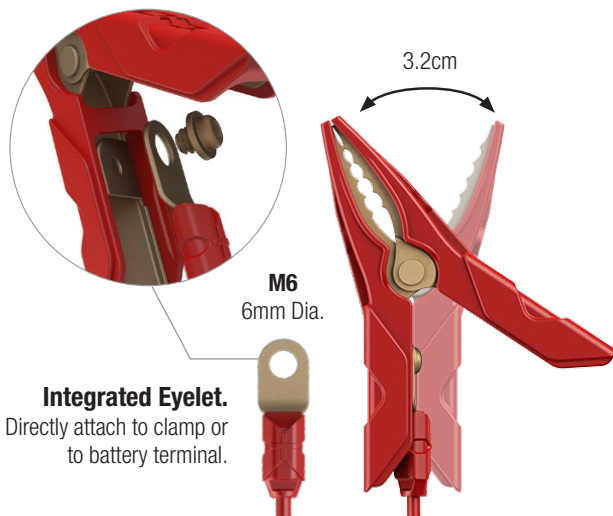

no.co

NOCO®

WHAT'S IN THE BOX.

NOCO Patented Technology

Patented: visit no.co/patents

Charger + Interchangeable Connector

107" (217cm)

21" (55cm)

Battery Clamps + Integrated Eyelets

User Guide

Maximum Versatility.

Genius clamps are built with needle-nose profiles for smaller terminal applications and detachable integrated eyelets for permanently mounting the accessory to the battery.

Integrated Eyelet.
Directly attach to clamp or to battery terminal.

Technical Specifications

Line Voltage AC:	120-240 VAC, 50-60Hz	DC Cable Length:	107 Inches
Output Power:	15 Watts Max	AC Cable Length:	None
Charging Voltage:	Various	Back Current Drain:	<0.5mA
Charging Current:	1A (12V), 1A (6V)	Battery Capacity:	Up to 30Ah, Maintains All Battery Sizes
Chemistry:	Lead-Acid and Lithium	Housing Protection:	IP60
Operating Temperature:	-4° to 104° F (-20° to +40° C)	Dimensions (LxWxH):	3.5 x 2.3 x 1.3 Inches
Storage Temperature:	-22° to 140° F (-30° to +60° C)	Unit Weight:	0.77 lbs
Low-Voltage Detection:	1V (12V), 1V (6V)	Cooling:	Natural Convection