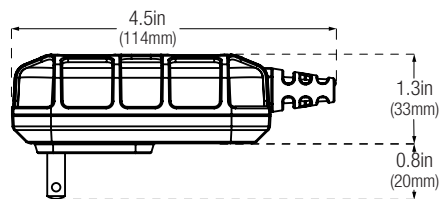

Integrated Eyelet.
Directly attach to clamp or to battery terminal.

Technical Specifications

Line Voltage AC:	120-240 VAC, 50-60Hz	DC Cable Length:	107 Inches
Output Power:	15 Watts Max	AC Cable Length:	None
Charging Voltage:	Various	Back Current Drain:	<0.5mA
Charging Current:	1A (12V), 1A (6V)	Battery Capacity:	Up to 30Ah, Maintains All Battery Sizes
Chemistry:	Lead-Acid and Lithium	Housing Protection:	IP60
Operating Temperature:	-4° to 104° F (-20° to +40° C)	Dimensions (LxWxH):	3.5 x 2.3 x 1.3 Inches
Storage Temperature:	-22° to 140° F (-30° to +60° C)	Unit Weight:	0.77 lbs
Low-Voltage Detection:	1V (12V), 1V (6V)	Cooling:	Natural Convection

Charging Times

(for reference, results may vary)

Battery Size	Approx. Charge Time in Hours	
	6V	12V
8Ah	6	6
12Ah	9	9
18Ah	13.5	13.5
24Ah	18	18
30Ah	22.5	22.5

WHAT'S IN THE BOX.

- GENIUS1 Battery Charger w/ Interchangeable Connector
- Clamps w/ Integrated Eyelets
- Mounting Bracket w/ Strap

Retail Packaging:

Dimensions: 3.43" x 4.02" x 6.73"
Weight: 0.95lbs
UPC: 0-46221-19002-1

Inner Carton:

Dimensions: 6.97" x 3.70" x 4.25"
Weight: 1.08lbs

Master Carton:

Dimensions: 14.65" x 11.81" x 4.96"
Weight: 7.22lbs
Quantity: 6
UCC: 10046221190028